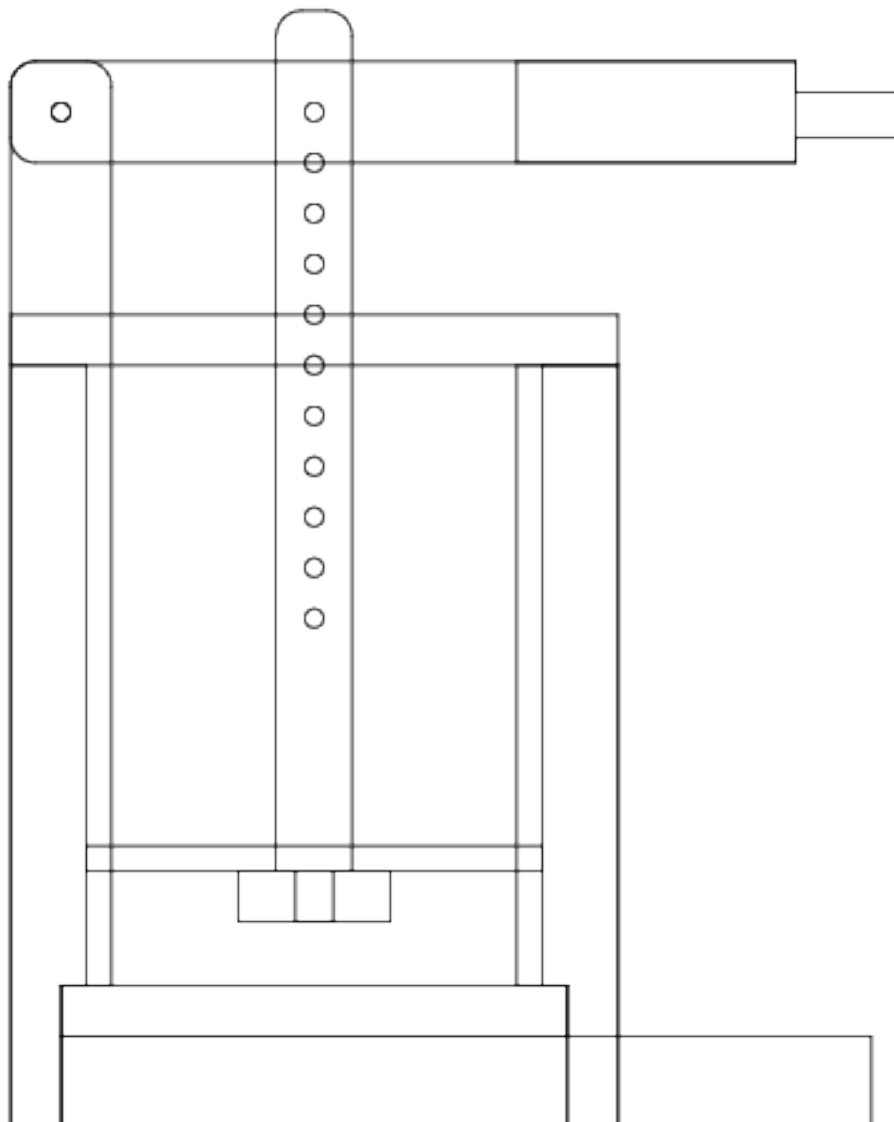

Cheese Press

© 2014

Andrew H. Wakefield

Base

Platform

Uprights

Crosspiece

Ram

Lever