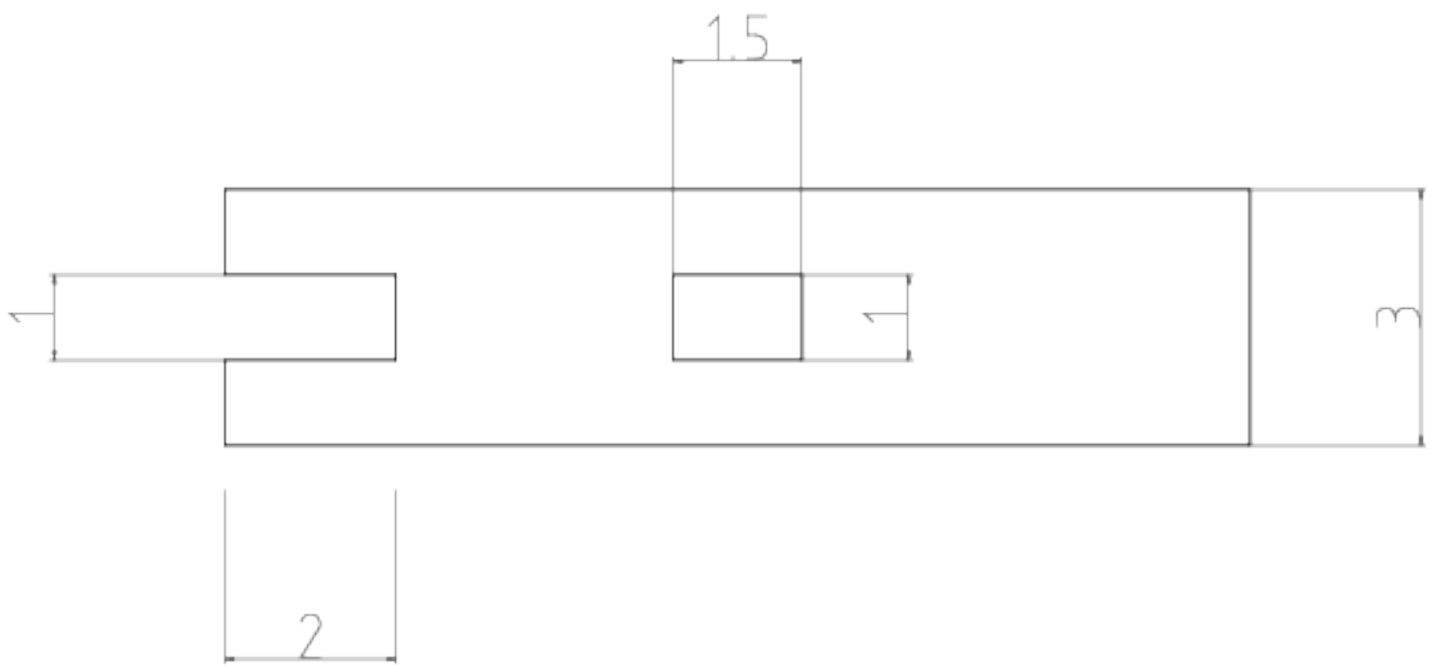

Cheese Press

© 2014

Andrew H. Wakefield

Base

Platform

Uprights

Crosspiece

Ram

Lever