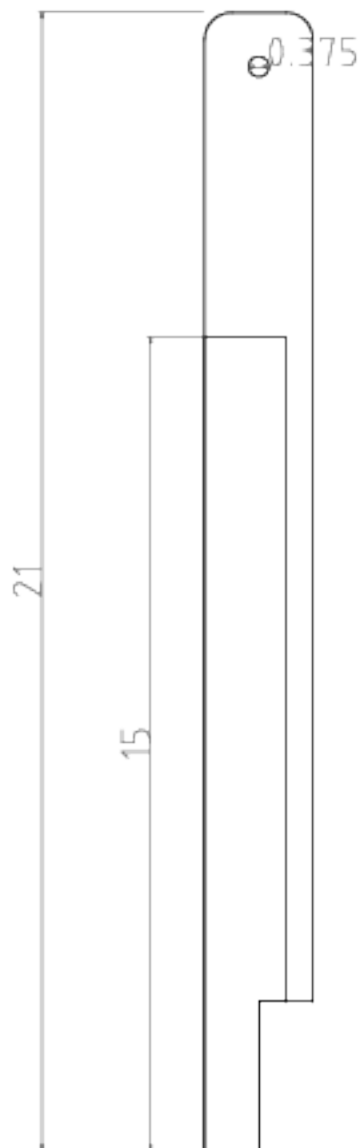

Cheese Press

© 2014

Andrew H. Wakefield

Base

Platform

Uprights

Crosspiece

Ram

Lever